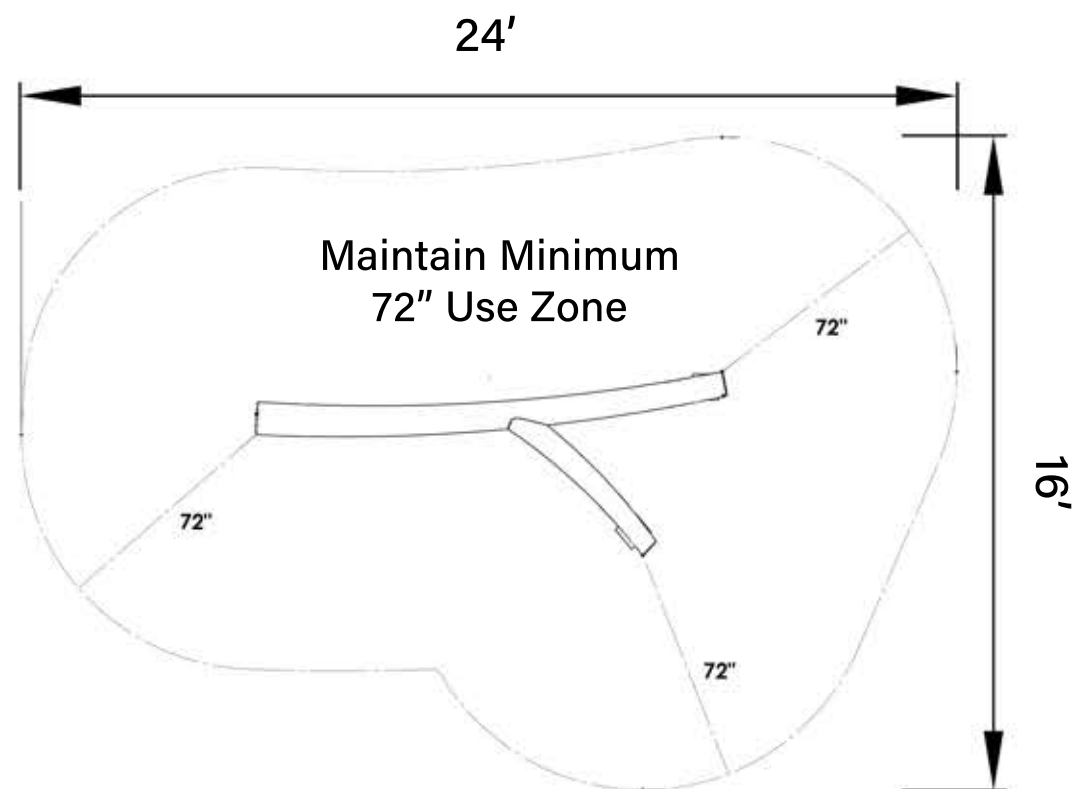

wildwood™ Y Branch

Model#WWYB-BL-2416

Product Info

Y branch? It's Y-ild!

These real tree forks are ready for kids to scramble, balance, and leap from its limbs. It's not just fun; but a great way to increase balance, coordination, and spatial skills. Made from resilient Black Locust Timber, the Y Branch is a fantastic, inclusive addition to any space. Each one is unique and different, like us.

Play Values

Balance, Coordination, Spatial Cognition, Tactile, Proprioception, Motor Strength, Vestibular, Imagination.

Materials

Black Locust Timber
Aluminium
Made in USA

PRODUCT: Y Branch

DIMENSIONS (APPROX): 144" L X 32-48" W X 30" H*

MAX FALL HEIGHT: 30-42"

USER GROUP AGE: 2-12

*NATURAL ELEMENT. DIMENSIONS MAY VARY

Find Your Playspace
info@landrec.com
800-577-8093