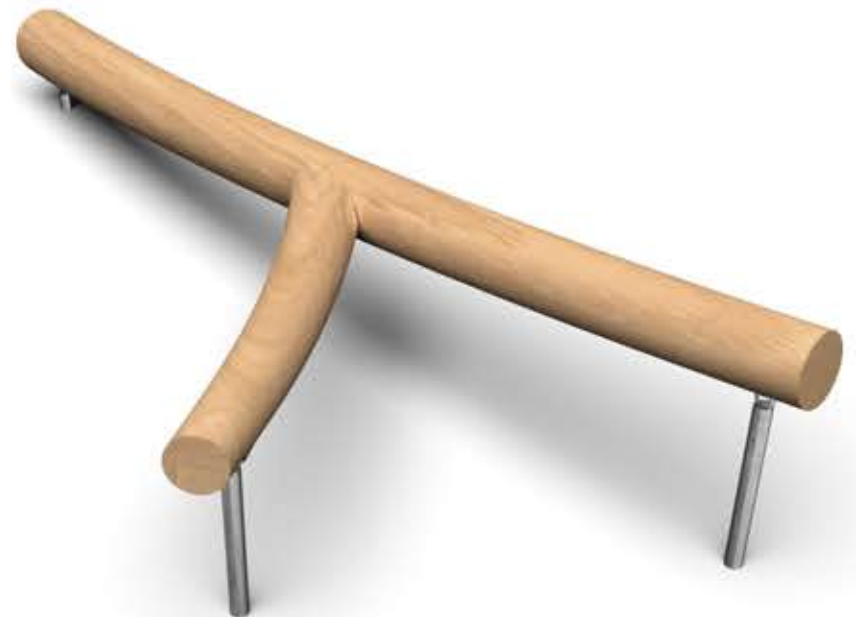

wildwood™ Y Branch

Model#WWYB-BL-2416

Product Info

Y branch? It's Y-ild!

These real tree forks are ready for kids to scramble, balance, and leap from its limbs. It's not just fun; but a great way to increase balance, coordination, and spatial skills. Made from resilient Black Locust Timber, the Y Branch is a fantastic, inclusive addition to any space. Each one is unique and different, like us.

Play Values

Balance, Coordination, Spatial Cognition, Tactile, Proprioception, Motor Strength, Vestibular, Imagination.

Materials

Black Locust Timber
Aluminium
Made in USA

PRODUCT: Y Branch

DIMENSIONS (APPROX): 144" L X 32-48" W X 30" H*

MAX FALL HEIGHT: 30-42"

USER GROUP AGE: 2-12

*NATURAL ELEMENT. DIMENSIONS MAY VARY

Find Your Playspace
info@landrec.com
800-577-8093