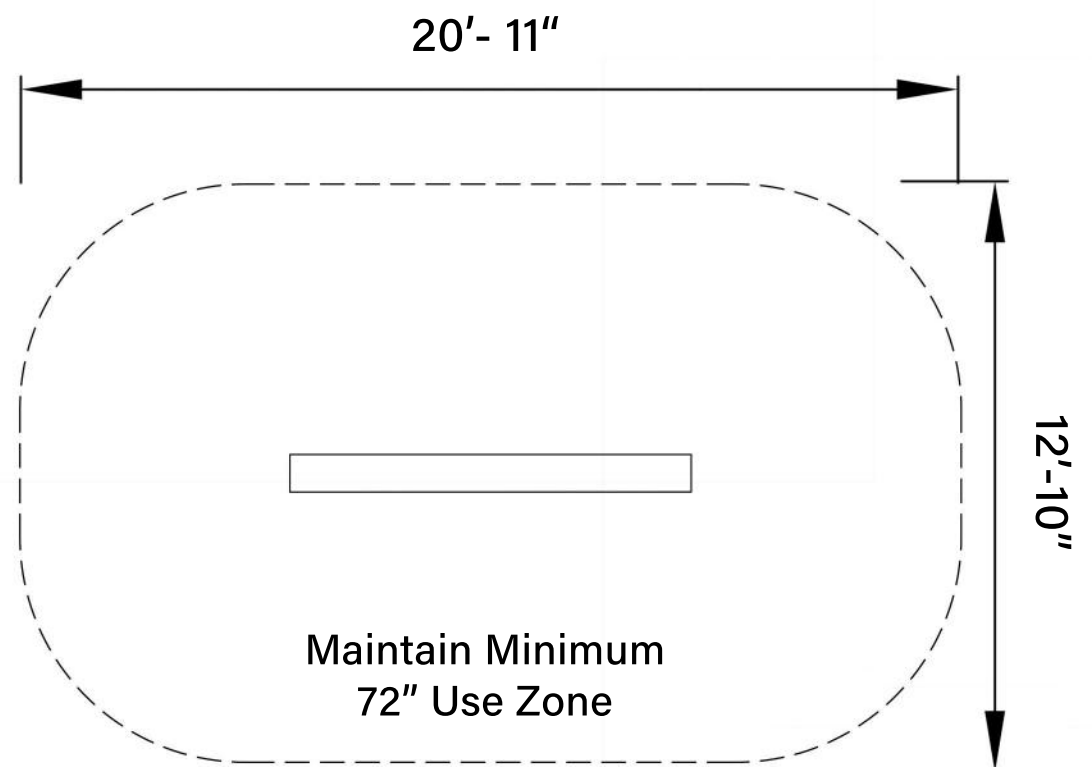

## Product Info

Made from natural Black Locust, this big beam challenges kids to walk, balance, and conquer their way from end to end. As they tread carefully along its chunky (72"/108") length, they're not just playing—they're building their coordination, concentration, and confidence. With its natural finish and durable design, the Big Beam promises endless adventures and skill-building opportunities, making it an essential feature for any outdoor play area.

### Materials

Black Locust Timber  
Aluminium  
Made in USA

**PRODUCT:** Big Beam XL

**DIMENSIONS (APPROX):** 107" L X 10" W X 12" H

**MAX FALL HEIGHT:** 12"

**USER GROUP AGE:** 2-12

Find Your Playspace  
info@landrec.com  
800-577-8093