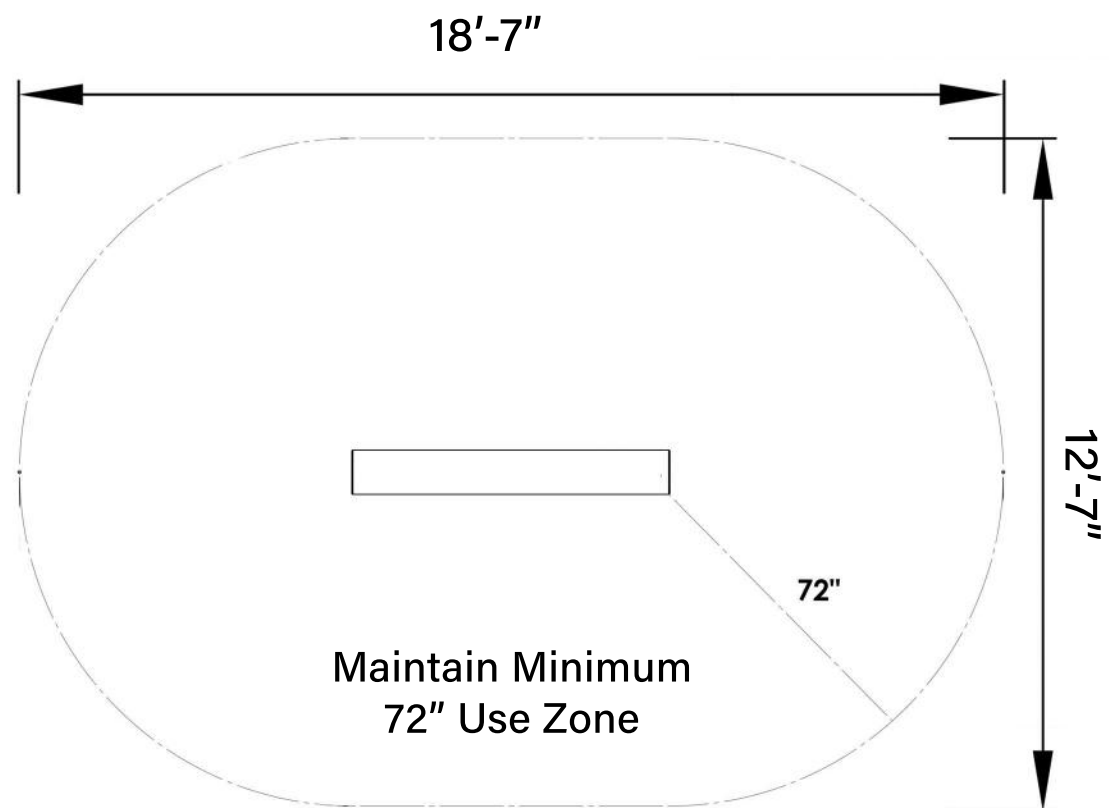

wildwood™ Big Beam

Model#WWBB-BL-1812

Product Info

Made from natural Black Locust, this big beam challenges kids to walk, balance, and conquer their way from end to end. As they tread carefully along its chunky (72"/108") length, they're not just playing—they're building their coordination, concentration, and confidence. With its natural finish and durable design, the Big Beam promises endless adventures and skill-building opportunities, making it an essential feature for any outdoor play area.

Play Values

Balance, Coordination, Spatial Cognition,
Tactile, Proprioception, Imagination

Materials

Black Locust Timber
Aluminium
Made in USA

PRODUCT: Big Beam

DIMENSIONS (APPROX): 72" L X 10" W X 12" H

MAX FALL HEIGHT: 12"

USER GROUP AGE: 2-12

Find Your Playspace
info@landrec.com
800-577-8093