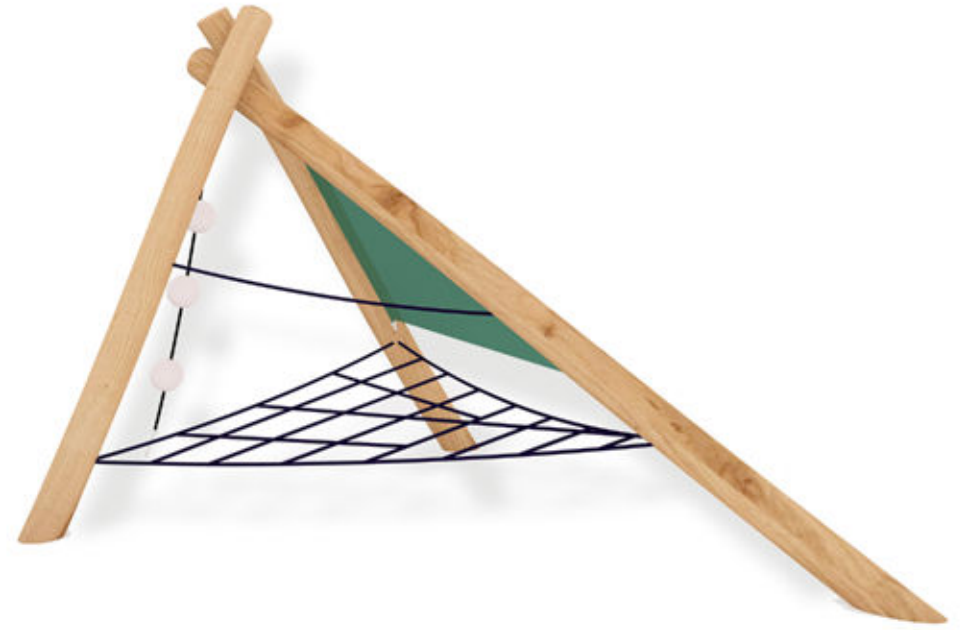

## Den

Model#WWD-BL-2923

## Product Info

The Den is an imagination haven. Made from Black Locust timber and Inspired by the old native dwellings, the Den is a great inclusive space to hang, chillax, climb, hide, and be at home. With add-ons like hammocks, climbing holds, shade fabric, netting, ropes and orbs, the Den is endless multifunctional fun for all ages. Choose natural or stained colors.

### Materials

Black Locust Timber  
Aluminium  
Made in USA

**PRODUCT:** Den

**DIMENSIONS (APPROX):** 184" L X 124" W X 109" H

**MAX FALL HEIGHT:** 93"

**USER GROUP AGE:** 5-12