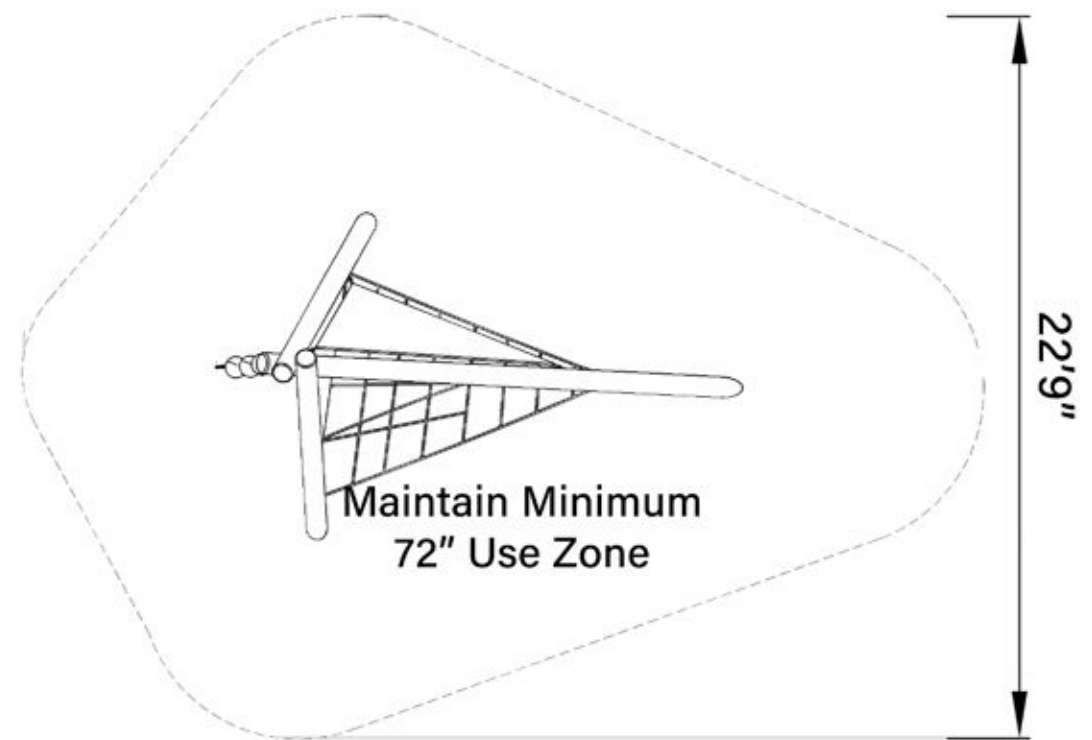

## Den

Model#WWD-BL-2923

## Product Info

The Den is an imagination haven. Made from Black Locust timber and Inspired by the old native dwellings, the Den is a great inclusive space to hang, chillax, climb, hide, and be at home. With add-ons like hammocks, climbing holds, shade fabric, netting, ropes and orbs, the Den is endless multifunctional fun for all ages. Choose natural or stained colors.

### Materials

Black Locust Timber  
Aluminium  
Made in USA

**PRODUCT:** Den

**DIMENSIONS (APPROX):** 184" L X 124" W X 109" H

**MAX FALL HEIGHT:** 93"

**USER GROUP AGE:** 5-12