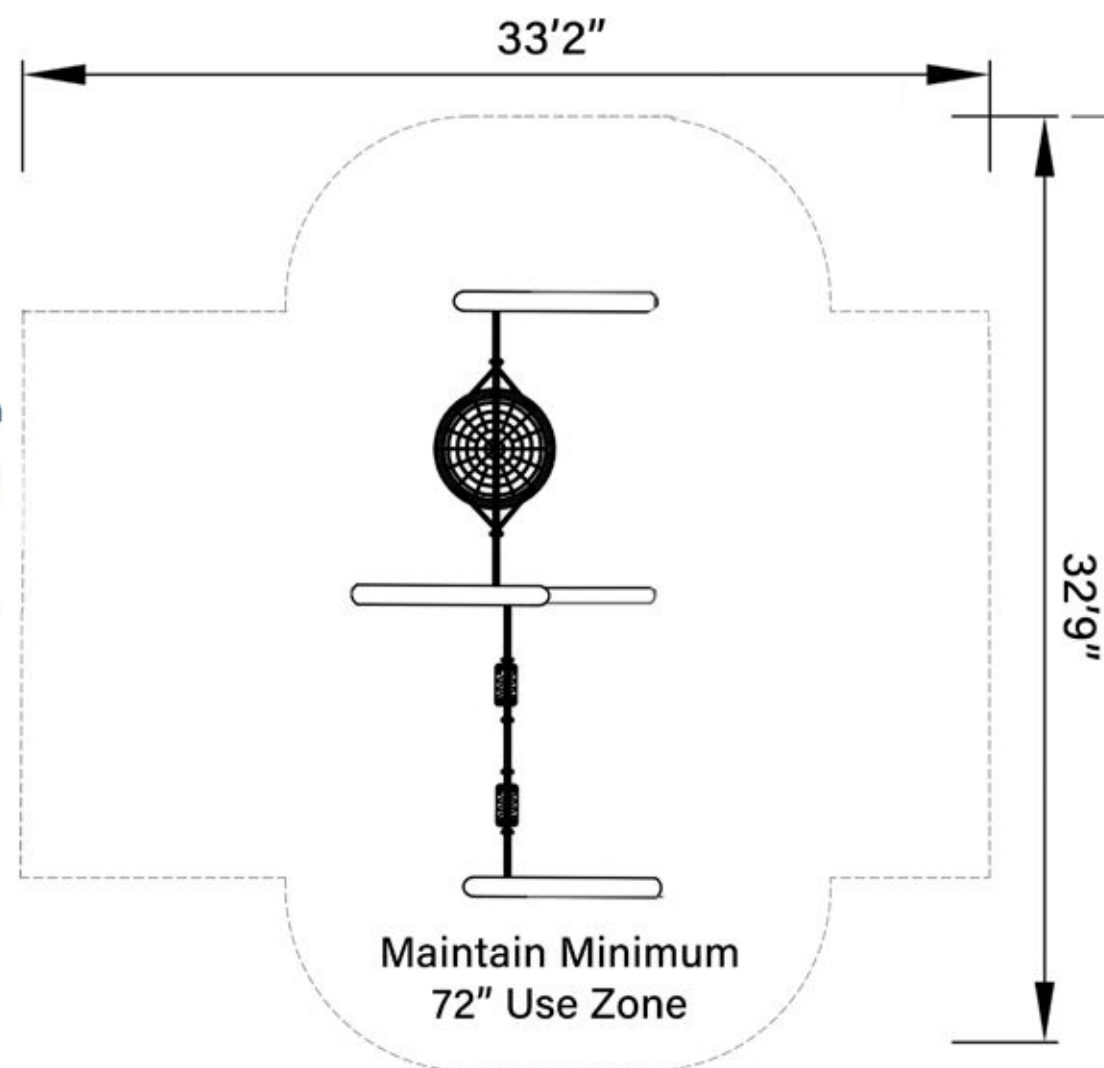

Double Timber Swing

Model#WWDS-BL-3220

Product Info

Swing back to simpler times with this beautifully crafted timber swing. Made from strong American Black Locust timber and steel, it's built for lasting joy. With two bays, you can mix and match traditional belts, tubes, nests, or inclusive swings. This classic swing with a rustic twist is sure to make everyone happy. Choose natural or stained colors.

Play Values

Balance, Spatial Cognition, Core body, Tactile, Proprioception, Imagination, Social

Materials

Black Locust Timber
Aluminium
Made in USA

PRODUCT: Dual Timber Swing

DIMENSIONS (APPROX): 249" L X 125" W X 114" H

MAX FALL HEIGHT: 90"

USER GROUP AGE: 2-12

Find Your Playspace
info@landrec.com
800-577-8093