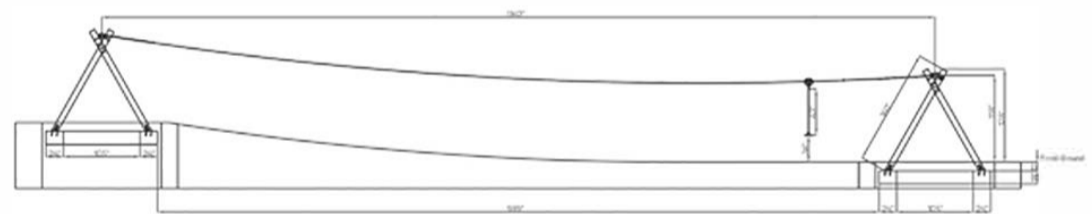

## Duel Timber Flyer

Model#WWDTF-BL-11419

Top View

Front View

**PRODUCT:** Duel Timber Flyer

**DIMENSIONS (APPROX):** 70'/115' L X 234" W X 128"

**H MAX FALL HEIGHT:** 40"

**USER GROUP AGE:** 5-12

## Product Info

Let's go! The Duel Timber Flyer is the ultimate cable ride racer for both kids and adults. Built tough with Black Locust timber, it blends seamlessly into natural spaces or can be stained for vibrant spots. Available in 95' or 50' lengths, zip down the track and race your friends to claim the title of fastest flyer!