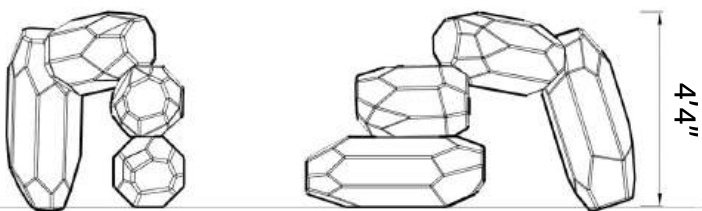

Play Values

Balance, Coordination, Spatial Cognition, Tactile, Proprioception, Imagination, Social

Materials

Black Locust Timber
Aluminium
Made in USA

Top View

Side View

PRODUCT: Gemstones

DIMENSIONS (APPROX): 20" L X 20" W X 48" H

MAX FALL HEIGHT: 12"/18"/24"/30"/36"/48"

USER GROUP AGE: 2-12

Find Your Playspace

info@landrec.com

800-577-8093

Gemstone Arch
Model#WWGT4-BL-0204

19'5"

Maintain Minimum
72" Use Zone

Gemstone Tower
Model#WWGTT3-BL-0204

14'

Maintain Minimum
72" Use Zone

Gemstone Forms
Model#WWGTS3-BL-0204