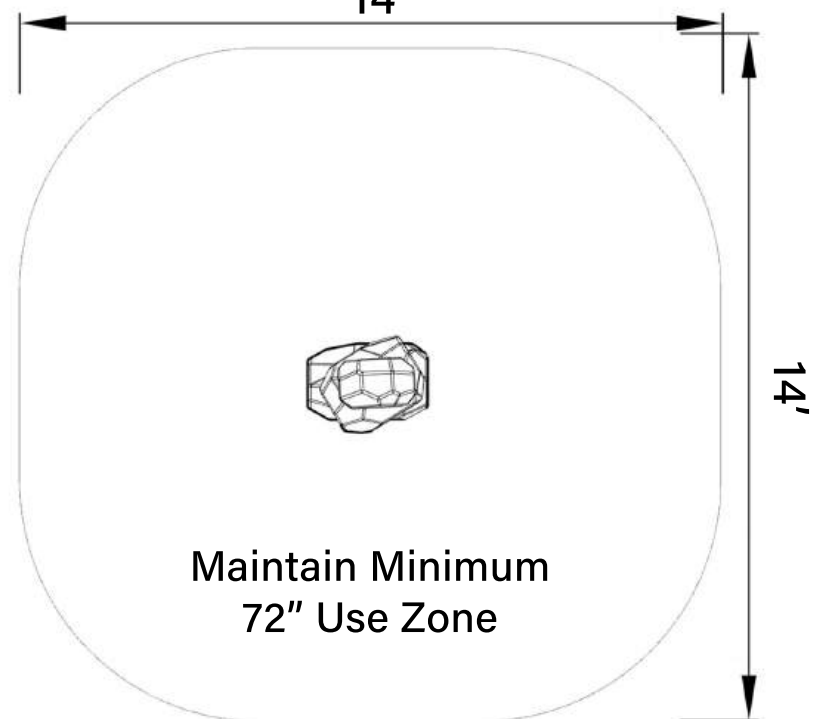

MAX FALL HEIGHT: 12"/18"/24"/30"/36"/48"

USER GROUP AGE: 2-12

Find Your Playspace

info@landrec.com

800-577-8093

Gemstone Arch
Model#WWGT4-BL-0204

19'5"

Maintain Minimum
72" Use Zone

Gemstone Tower
Model#WWGTT3-BL-0204

14'

Maintain Minimum
72" Use Zone

Gemstone Forms
Model#WWGTS3-BL-0204