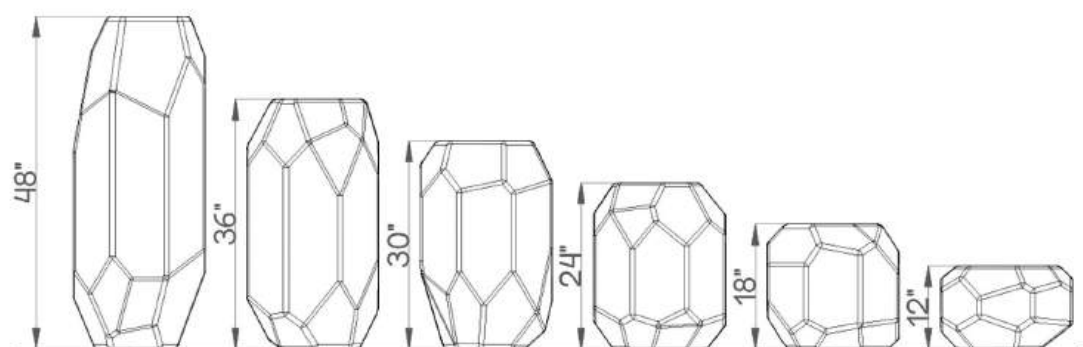

Play Values

Balance, Coordination, Spatial Cognition, Tactile, Proprioception, Imagination, Social

Materials

Black Locust Timber
Aluminium
Made in USA

Top View

Side View

PRODUCT: Gemstones

DIMENSIONS (APPROX): 20" L X 20" W X 48" H

MAX FALL HEIGHT: 12"/18"/24"/30"/36"/48"

USER GROUP AGE: 2-12

Find Your Playspace

info@landrec.com

800-577-8093

Gemstone Arch
Model#WWGT4-BL-0204

19'5"

Maintain Minimum
72" Use Zone

Gemstone Tower
Model#WWGTT3-BL-0204

14'

Maintain Minimum
72" Use Zone

Gemstone Forms
Model#WWGTS3-BL-0204