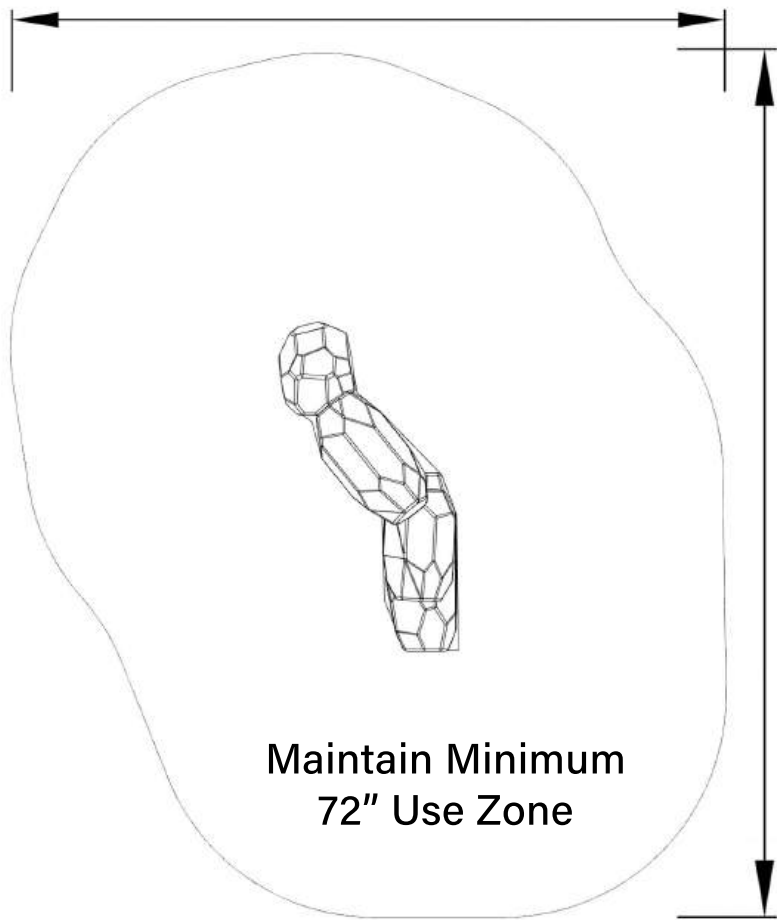

Play Values

Balance, Coordination, Spatial Cognition, Tactile, Proprioception, Imagination, Social

Materials

Black Locust Timber
Aluminium
Made in USA

Top View

Side View

PRODUCT: Gemstones

DIMENSIONS (APPROX): 20" L X 20" W X 48" H

MAX FALL HEIGHT: 12"/18"/24"/30"/36"/48"

USER GROUP AGE: 2-12

Find Your Playspace

info@landrec.com

800-577-8093

Gemstone Arch
Model#WWGT4-BL-0204

19'5"

Maintain Minimum
72" Use Zone

Gemstone Tower
Model#WWGTT3-BL-0204

14'

Maintain Minimum
72" Use Zone

Gemstone Forms
Model#WWGTS3-BL-0204