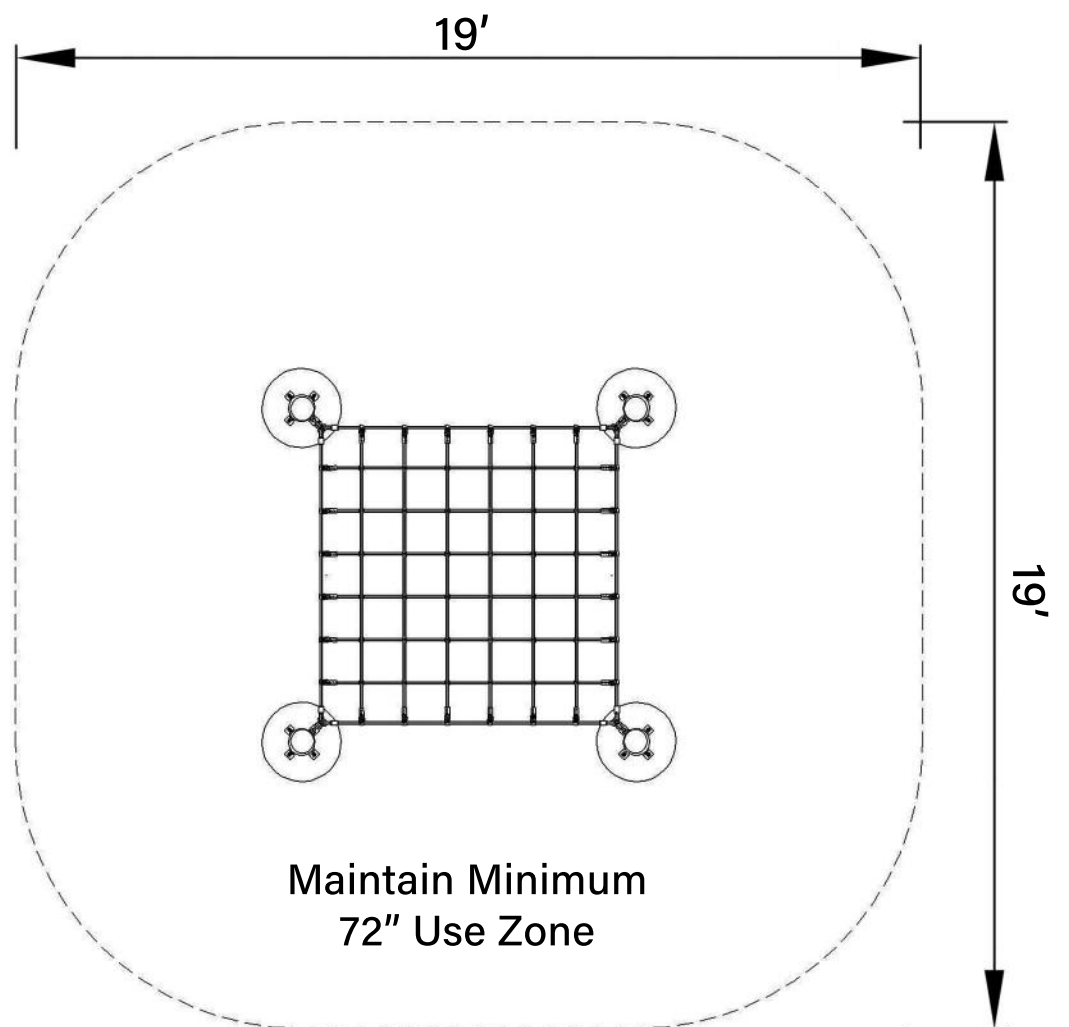

### Materials

Black Locust Timber  
Aluminium  
Made in USA

**PRODUCT:** Lazy Diamond

**DIMENSIONS (APPROX):** 84" L X 84" W X 35" H

**MAX FALL HEIGHT:** 30"

**USER GROUP AGE:** 2-12

Find Your Playspace

info@landrec.com