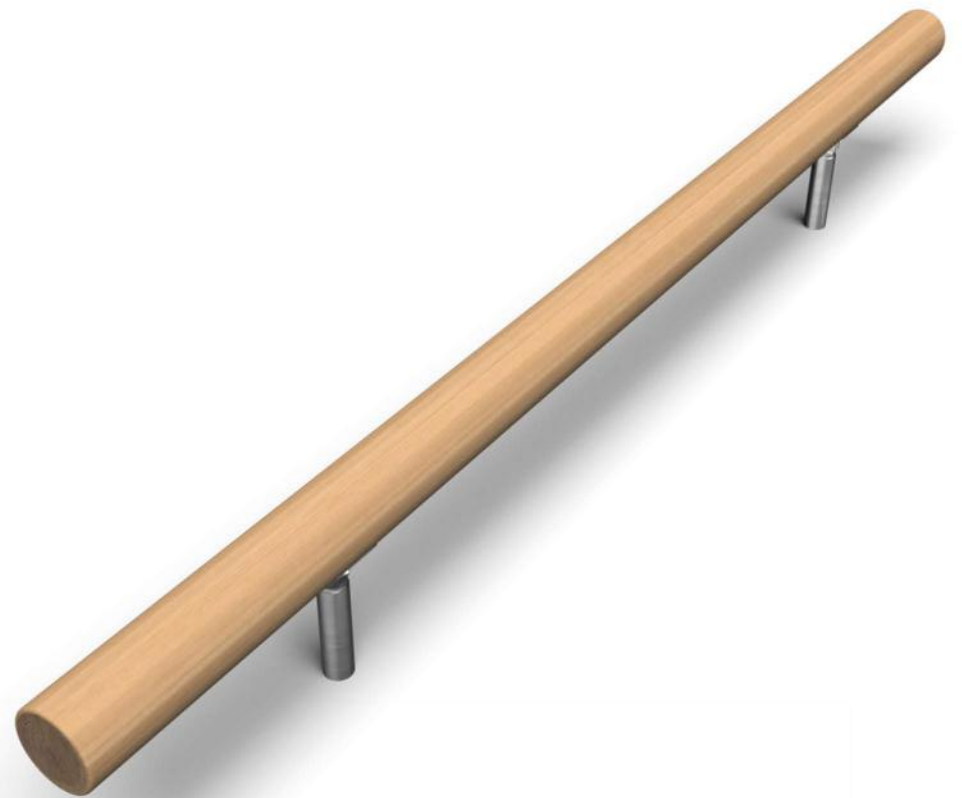

wildwood™ Lil Beam XL

Model#WWLLB-BL-2012

Product Info

Made from natural Black Locust, this lil beam challenges kids to balance, like a ninja from end to end. As they tread carefully along its narrow width, they're not just playing—they're gaining ninja like skills like- concentration and confidence. With its natural finish and durable design, the lil Beam offers endless adventures and skill-building opportunities, making it an essential feature for any outdoor play area.

Play Values

Balance, Coordination, Spatial Cognition,
Tactile, Proprioception, Imagination

Materials

Black Locust Timber
Aluminium
Made in USA

20'- 11"

PRODUCT: Lil Beam XL

DIMENSIONS (APPROX): 107" L X 5" W X 12" H