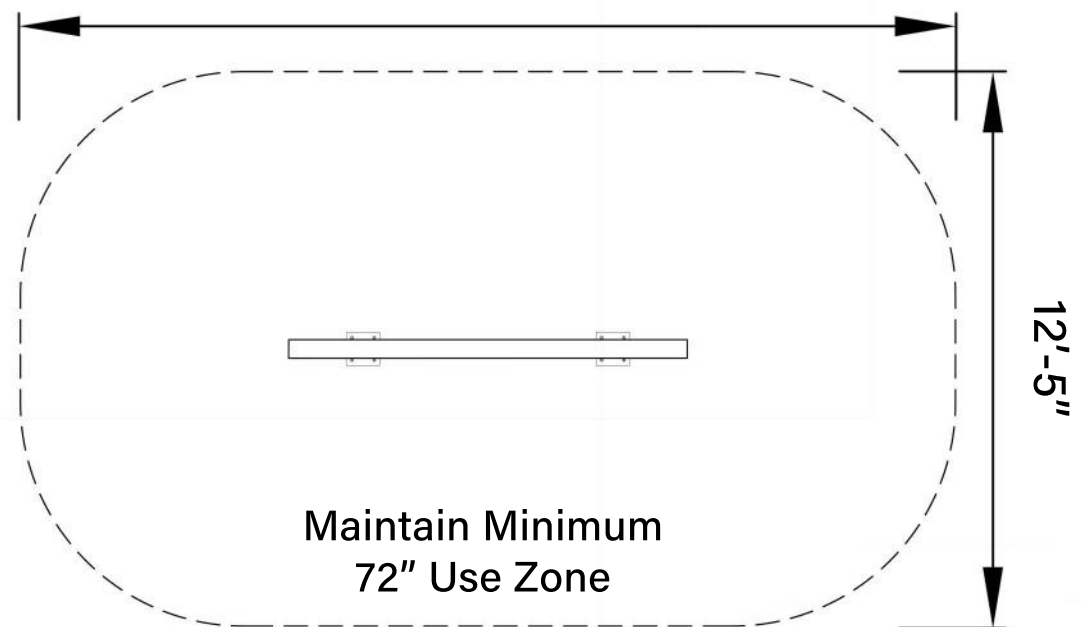

Play Values

Balance, Coordination, Spatial Cognition,
Tactile, Proprioception, Imagination

Materials

Black Locust Timber
Aluminium
Made in USA

20'- 11"

PRODUCT: Lil Beam XL

DIMENSIONS (APPROX): 107" L X 5" W X 12" H

MAX FALL HEIGHT: 12"

USER GROUP AGE: 2-12

Find Your Playspace

info@landrec.com

800-577-8093