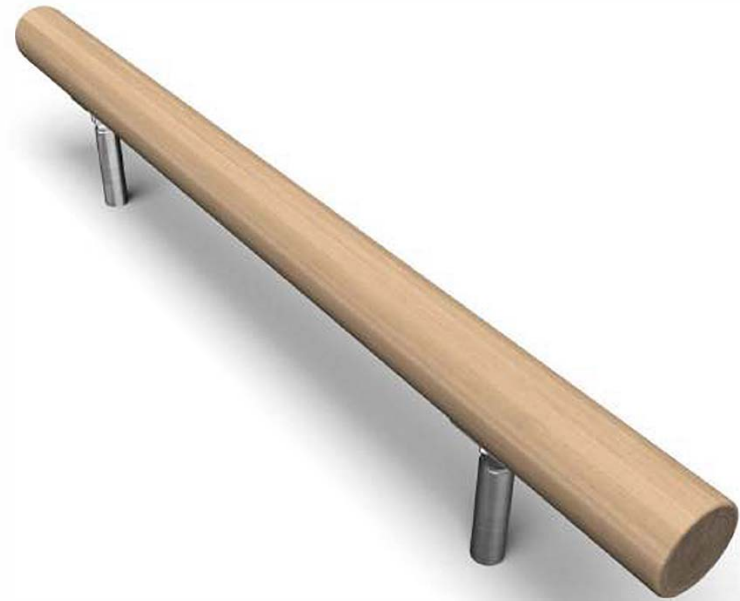

wildwood™ Lil Beam

Model#WWLB-BL-1812

Product Info

Made from natural Black Locust, this lil beam challenges kids to balance, like a ninja from end to end. As they tread carefully along its narrow width, they're not just playing—they're gaining ninja like skills like- concentration and confidence. With its natural finish and durable design, the lil Beam offers endless adventures and skill-building opportunities, making it an essential feature for any outdoor play area.

Play Values

Balance, Coordination, Spatial Cognition,
Tactile, Proprioception, Imagination

Materials

Black Locust Timber
Aluminium
Made in USA

PRODUCT: Lil Beam

DIMENSIONS (APPROX): 72" L X 5" W X 12" H

MAX FALL HEIGHT: 12"-16"