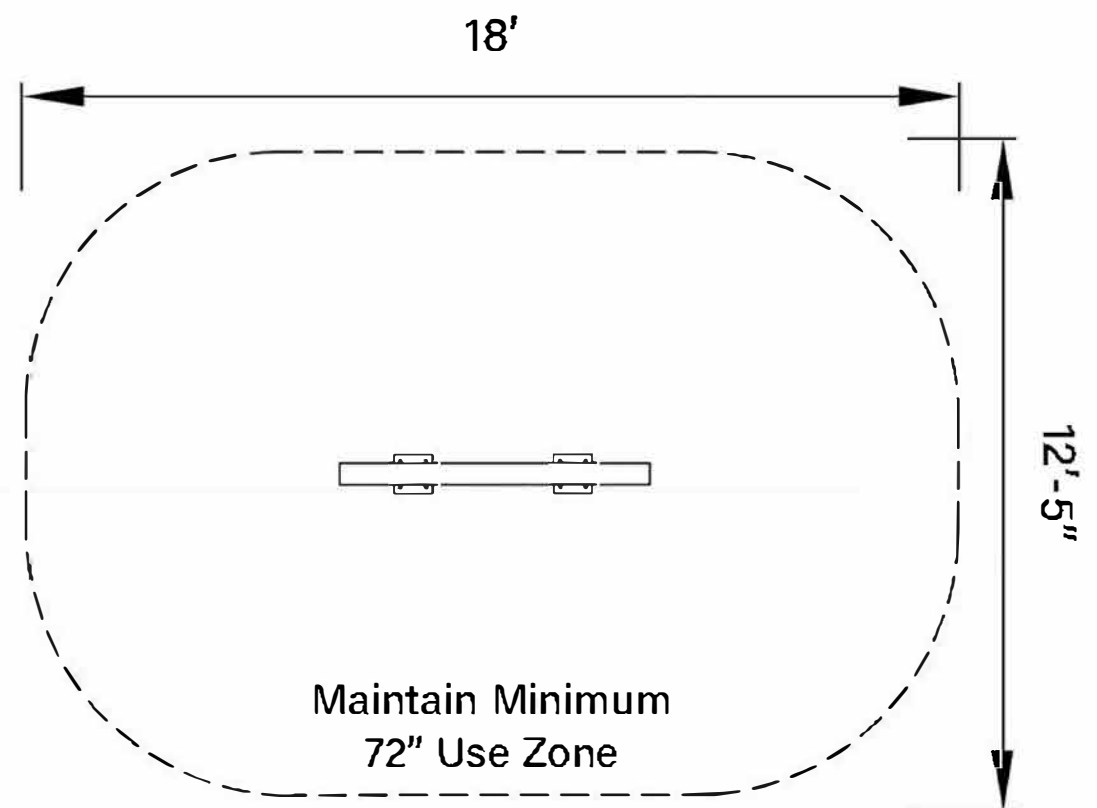

wildwood™ Lil Beam

Model#WWLB-BL-1812

Product Info

Made from natural Black Locust, this lil beam challenges kids to balance, like a ninja from end to end. As they tread carefully along its narrow width, they're not just playing—they're gaining ninja like skills like- concentration and confidence. With its natural finish and durable design, the lil Beam offers endless adventures and skill-building opportunities, making it an essential feature for any outdoor play area.

Play Values

Balance, Coordination, Spatial Cognition,
Tactile, Proprioception, Imagination

Materials

Black Locust Timber
Aluminium
Made in USA

PRODUCT: Lil Beam

DIMENSIONS (APPROX): 72" L X 5" W X 12" H

MAX FALL HEIGHT: 12"-16"