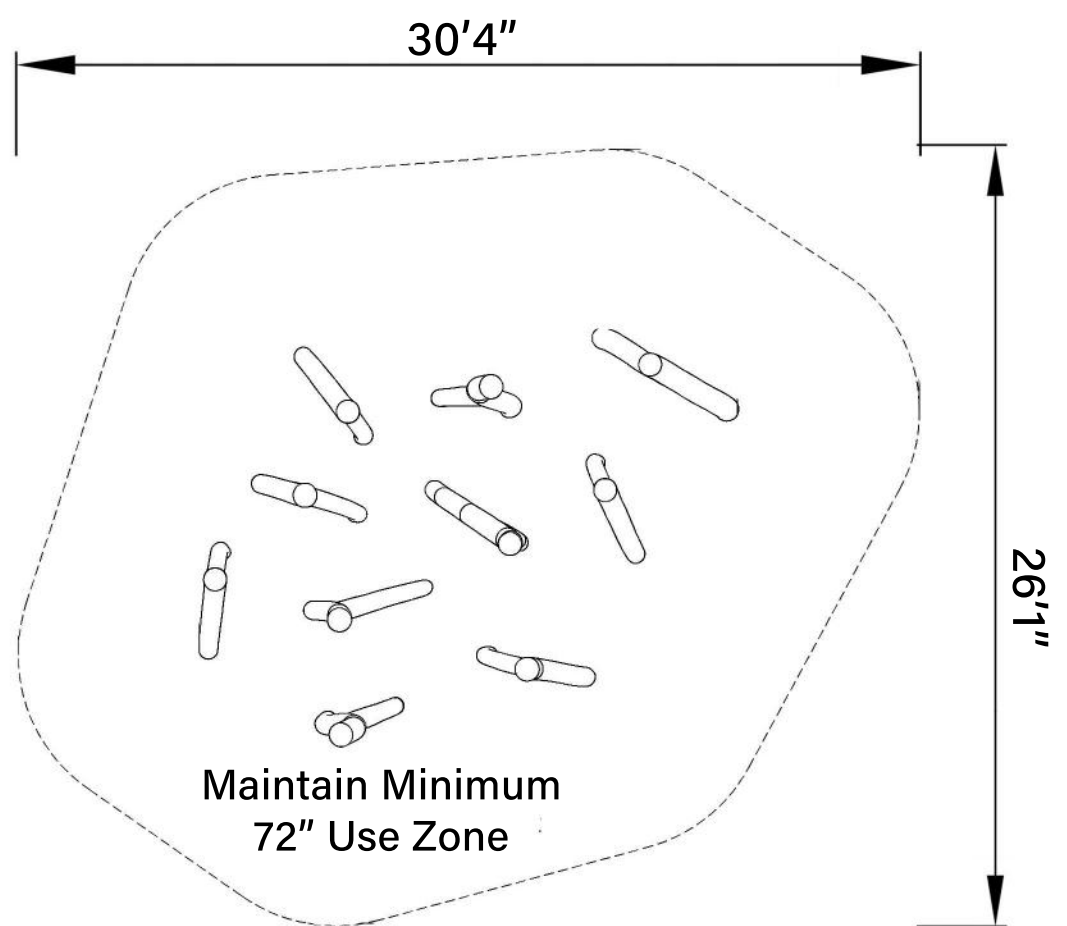

Root Forest

Model#WWRF-BL-1814

Product Info

Get lost in this forest of Roots—a whimsical nature maze where you can create games, explore, and discover. Made from robust Black Locust timber, these giant roots invite both young and old to climb, hide, run, and slide through a world of fun and adventure.

Play Values

Coordination, Spatial Cognition, Core, Upper body, Tactile, Imagination, Social

Materials

Black Locust Timber
Aluminium
Made in USA

PRODUCT: Root Forest

DIMENSIONS (APPROX): 217" L x 179" x W 133 H"

MAX FALL HEIGHT: 30"

USER GROUP AGE: 2-12

Find Your Playspace

info@landrec.com

800-577-8093