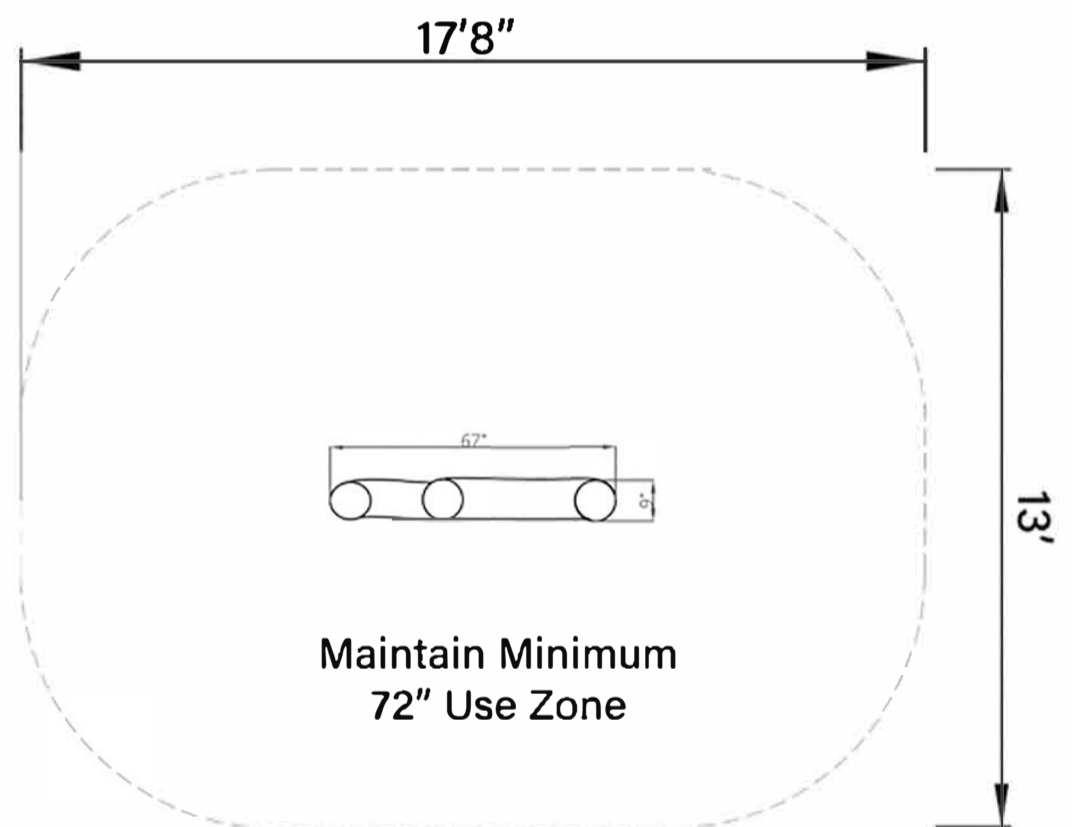

Roots

Model#WWRC-BL-0105

Product Info

Time to grow Up! Climb, crawl, and hide in these giant timber Roots made from real Black Locust trees. Escape into the natural world where imagination, agility, and strength grow like these inclusive roots. Enhance the experience with handholds, music, ropes, and more for added fun.

Play Values

Coordination, Spatial Cognition, Core, Upper body, Tactile, Imagination, Social

Materials

Black Locust Timber
Aluminium
Made in USA

PRODUCT: Roots

DIMENSIONS (APPROX): 67" L x 9" W x 113" H

MAX FALL HEIGHT: 60" w/ handhold or foothold option

USER GROUP AGE: 2-12

*NATURAL ELEMENT, DIMENSIONS MAY VARY