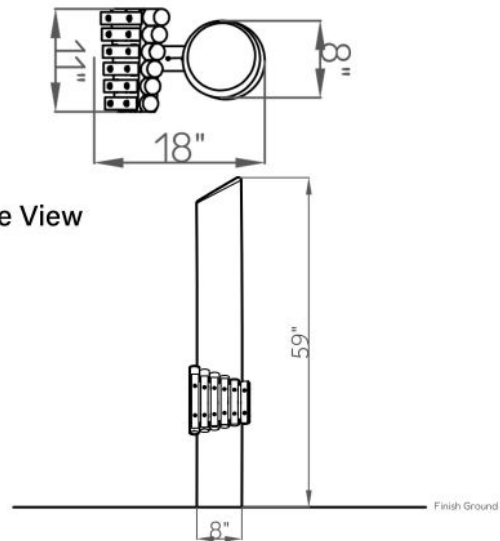

Top View

Side View