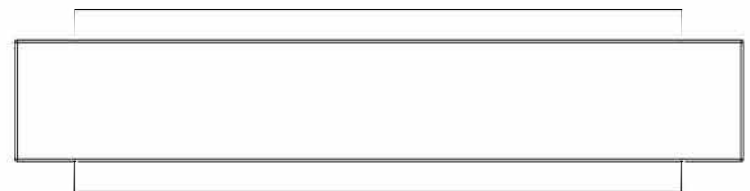

## Split Beam Bench

Site Furnishing

Model#WWSBB-BL-0106

Top View

Side View

## Product Info

Why build a cabin when you can sit on a piece of one? The rustic Split Beam Bench is crafted from strong Black Locust timber sourced locally in old America. It invites you to pop a squat and enjoy communal gatherings or some peace and quiet. Go back in time and relax on this classic timber design from the 1800's.

### Materials

Black Locust Timber

Aluminium

Made in USA

**PRODUCT:** Split Beam Bench

**DIMENSIONS:** 72" L X 12" W X 18" H\*

**COLOR OPTIONS:** Natural, Green, Gray

Custom colors available per request.