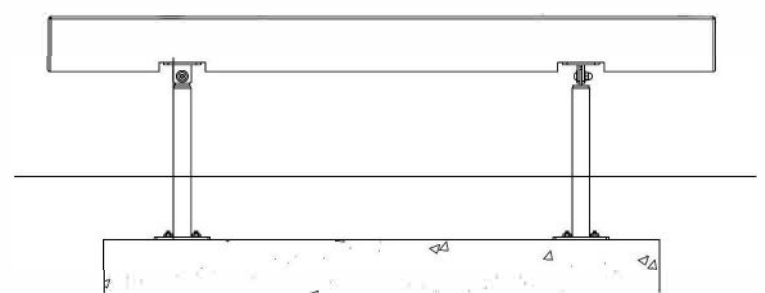

## Split Beam Bench

Site Furnishing

Model#WWSBB-BL-0106

Top View

Side View

## Product Info

Why build a cabin when you can sit on a piece of one? The rustic Split Beam Bench is crafted from strong Black Locust timber sourced locally in old America. It invites you to pop a squat and enjoy communal gatherings or some peace and quiet. Go back in time and relax on this classic timber design from the 1800's.

### Materials

Black Locust Timber

Aluminium

Made in USA

**PRODUCT:** Split Beam Bench

**DIMENSIONS:** 72" L X 12" W X 18" H\*

**COLOR OPTIONS:** Natural, Green, Gray

Custom colors available per request.