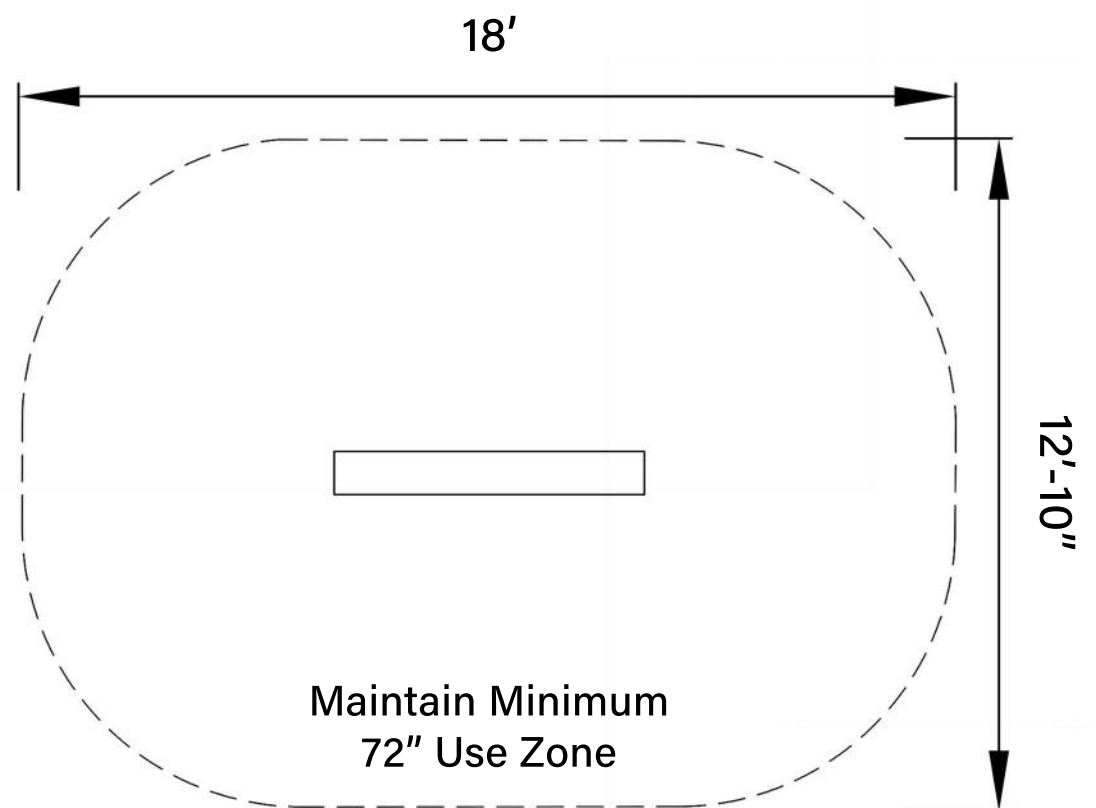

wildwood™ Big Split Beam

Model#WWSB-BL-1812

Product Info

Black Locust wood provides natural grip, while hidden aluminum supports ensure years of wobble-worthy fun. Boost your motor skills, proprioception, and coordination – all while feeling like a total ninja warrior. Stride, balance, or lounge on this cool, rugged beam; it's the perfect mix of outdoor fun and challenging play, designed to stir the senses and ignite the imagination!

Play Values

Balance, Coordination, Spatial Cognition, Tactile, Proprioception, Motor Strength

Materials

Black Locust Timber
Aluminium
Made in USA

PRODUCT: Split Beam

DIMENSIONS (APPROX): 72" L X 10" W X 12"-30" H

MAX FALL HEIGHT: 30"

USER GROUP AGE: 2-12

Find Your Playspace
info@landrec.com
800-577-8093