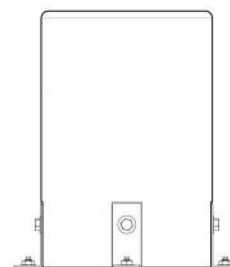

# wildwood™ Stump Seat

Site Furnishing

Model#WWSS-BL-0101

Top View

Side View

### Materials

Black Locust Timber

Aluminium

Made in USA

**PRODUCT:** Stump Seat

**DIMENSIONS:** 12" L X 12" W X 18" H

**COLOR OPTIONS:** Natural, Green, Gray

Custom colors available per request