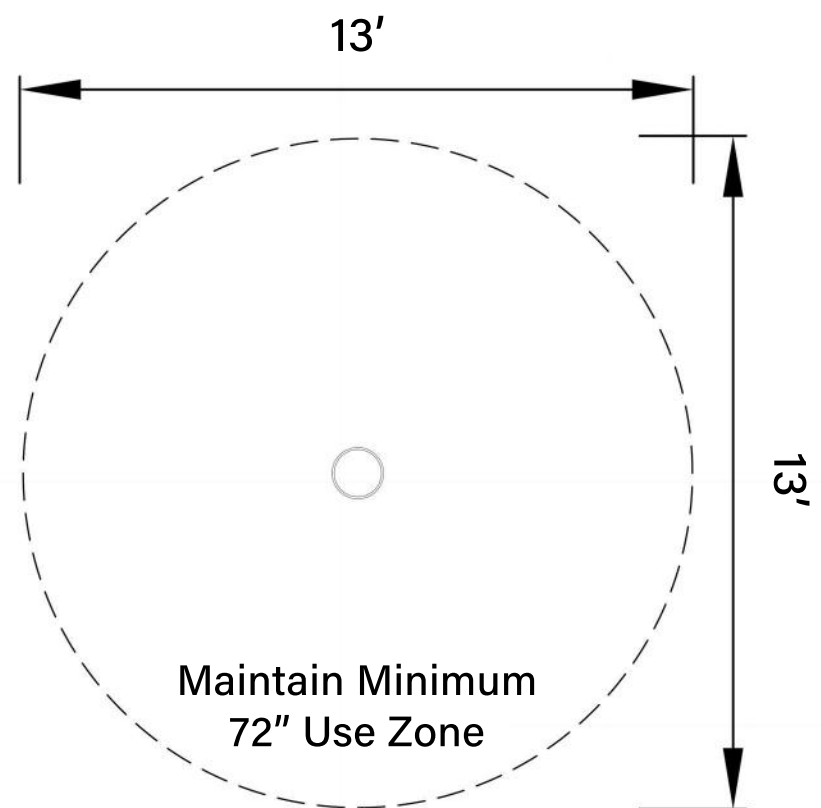

### Materials

Black Locust Timber  
Aluminium  
Made in USA

**PRODUCT:** Stumps

**DIMENSIONS:** 12" L X 12" W X (12"/18"/24"/30") H

**MAX FALL HEIGHT:** (12"/18"/24"/30")

**USER GROUP AGE:** 2-12

Find Your Playspace  
info@landrec.com  
800-577-8093