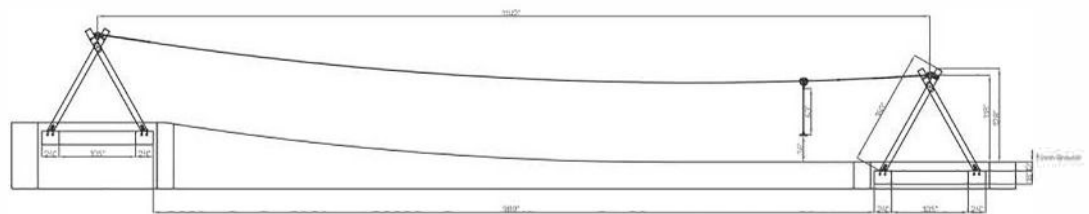

Timber Flyer

Model#WWTF-BL-11413

Top View

Front View

PRODUCT: Timber Flyer

DIMENSIONS (APPROX): 70'/155' L X 161" W X 128"

H MAX FALL HEIGHT: 40"

USER GROUP AGE: 5-12

Product Info

I believe I can fly! The Timber Flyer is a thrilling cable ride perfect for both kids and adults. Built tough with Black Locust timber, it blends into natural spaces or can be stained for more vibrant spots. Available in 95' or 50' lengths, it promises a wild ride as you zip down the track.