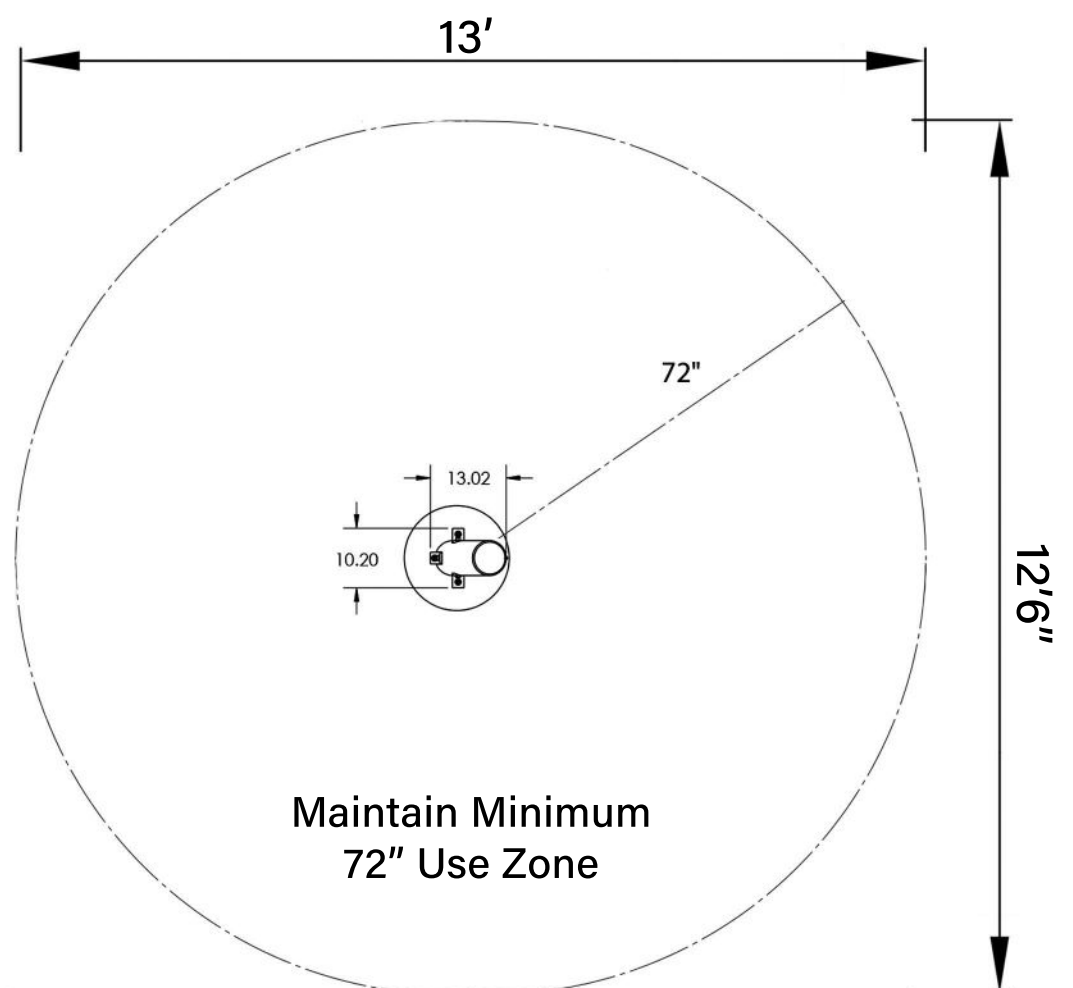

Materials

Black Locust Timber
Aluminium
Made in USA

PRODUCT: Tipsy Stumps

DIMENSIONS (APPROX): 13.02" x 10.20"x /18"/24"/30"

MAX FALL HEIGHT: 18"/24"/30"

USER GROUP AGE: 2-12

Find Your Playspace

info@landrec.com

800-577-8093