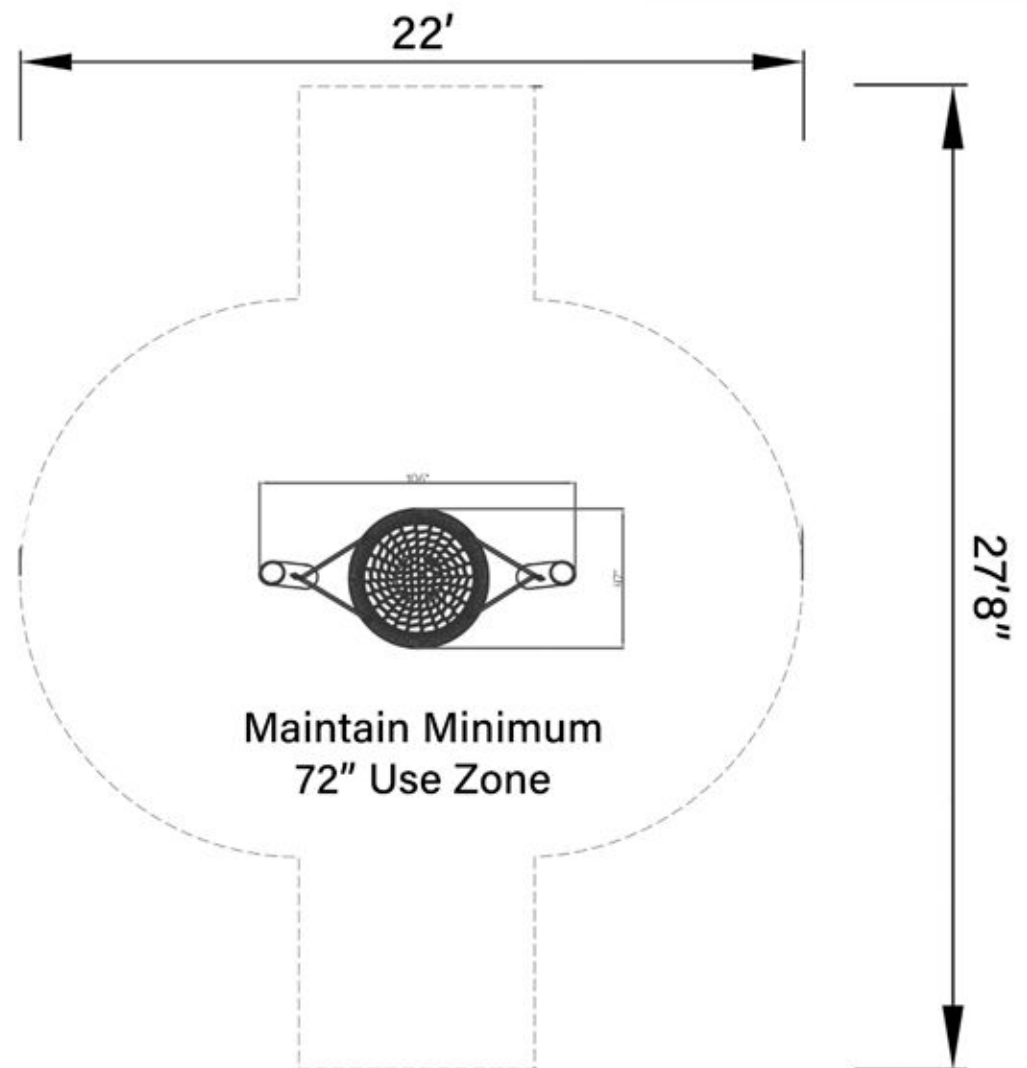

## Product Info

I believe I can fly! The Timber Flyer is a thrilling cable ride perfect for both kids and adults. Built tough with Black Locust timber, it blends into natural spaces or can be stained for more vibrant spots. Available in 95' or 50' lengths, it promises a wild ride as you zip down the track.

### Materials

Black Locust Timber  
Aluminium  
Made in USA

**PRODUCT:** Trunk Swing

**DIMENSIONS (APPROX):** 106" L X 47" W X 91" H

**MAX FALL HEIGHT:** 75"

**USER GROUP AGE:** 2-12

Find Your Playspace  
info@landrec.com  
800-577-8093