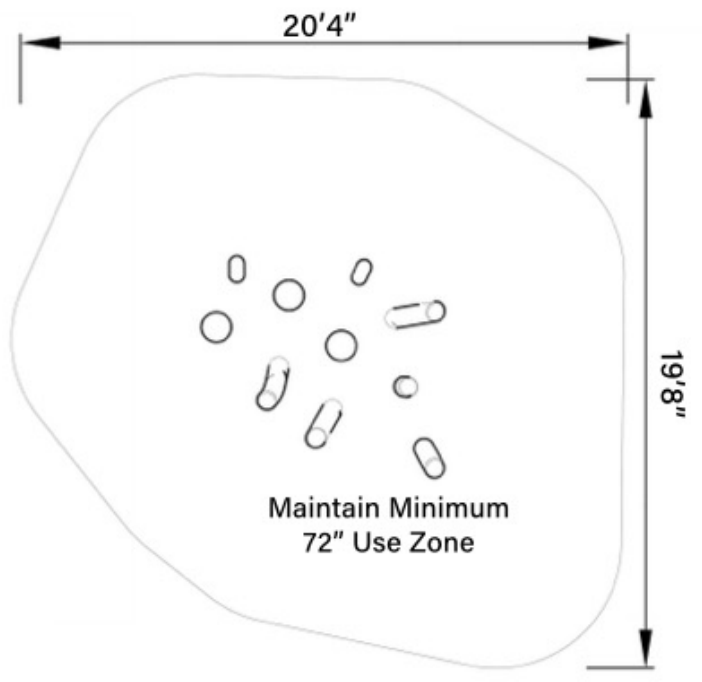

PRODUCT: Trunk Climbers

DIMENSIONS (APPROX): 8" L X 8" W X 95"/115"/130" H

MAX FALL HEIGHT: 12"/24"/30"/36"/48"

USER GROUP AGE: 2-12

Find Your Playspace

info@landrec.com

800-577-8093

Trunks

Model#WWLD-BL-0784

Three Trunk Version

Five Trunk Version

Find Your Playspace

info@landrec.com

800-577-8093

Trunks

Model#WWLD-BL-0784