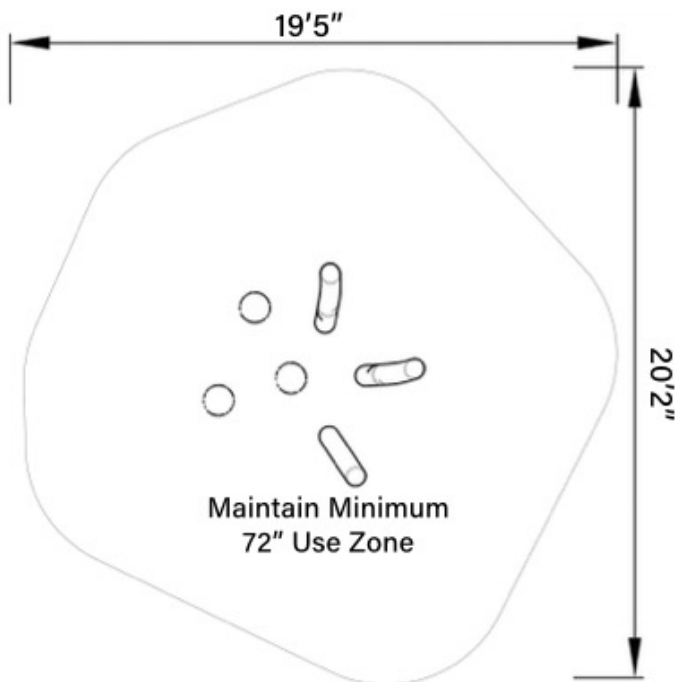

PRODUCT: Trunk Climbers

DIMENSIONS (APPROX): 8" L X 8" W X 95"/115"/130" H

MAX FALL HEIGHT: 12"/24"/30"/36"/48"

USER GROUP AGE: 2-12

Find Your Playspace

info@landrec.com

800-577-8093

Trunks

Model#WWLD-BL-0784

Three Trunk Version

Five Trunk Version

Find Your Playspace

info@landrec.com

800-577-8093

Trunks

Model#WWLD-BL-0784