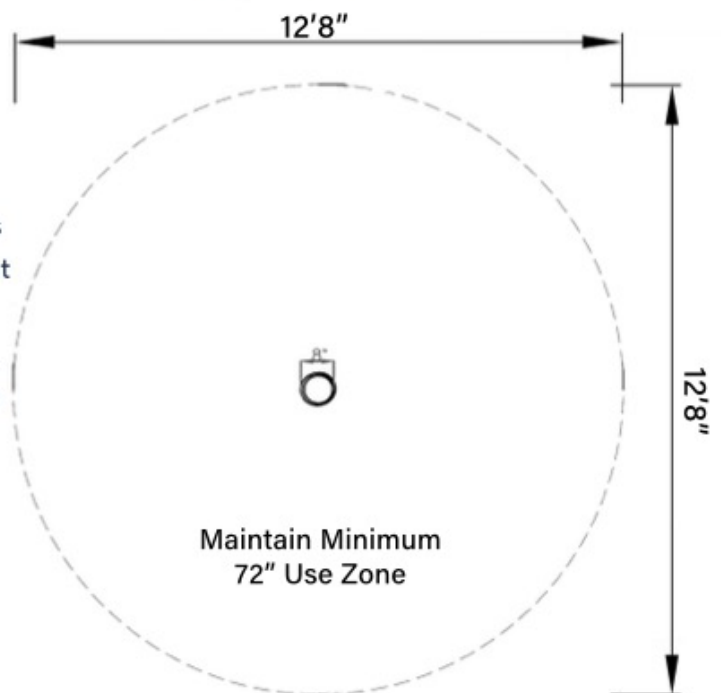

Trunks

Model#WWTC-BL-0107

Product Info

It's giving Tarzan vibes. These natural tree trunks are the ultimate climbing component for the great outdoors. Grab a trunk and start swinging or get lost running in a forest. Add in hand holds, ropes, hammocks, and tons of other play components to upgrade and extend play time forever. These trunks are proudly made from American Black Locust or White Oak.

Play Values

Upper Body, Balance, Coordination, Spatial Cognition, Tactile, Proprioception, Imagination, Gross motor, Social

Materials

Black Locust Timber
Bright Green and Dark Green Color Choices
Aluminium
Made in USA

PRODUCT: Trunk Climbers

DIMENSIONS (APPROX): 8" L X 8" W X 95"/115"/130" H

MAX FALL HEIGHT: 12"/24"/30"/36"/48"

USER GROUP AGE: 2-12

Find Your Playspace

info@landrec.com

800-577-8093